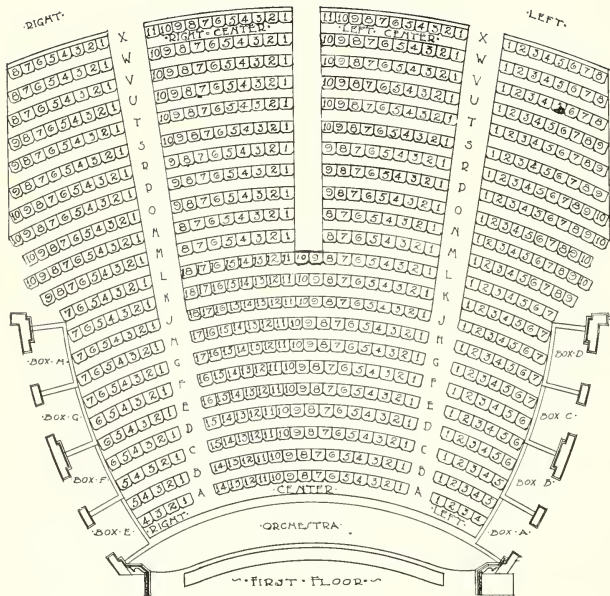

Keith's Grand Opera House